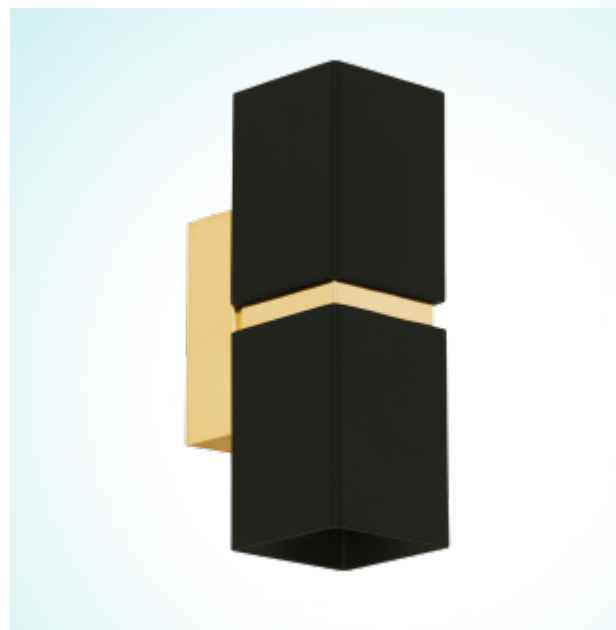

95373

PASSA

LED

General Information

Article:	95373
Lighting Type:	wall luminaire
Collection:	Style
EAN Code:	9002759953737

Dimensions

Depth:	55 mm
Height:	170 mm
Overhang:	85 mm
Weight:	0.922 kg

Illuminant

Socket:	GU10
Illuminant:	GU10-LED
Delivery:	incl.
Wattage:	2x 3.3W
Luminous Flux:	2x 240 lm
Luminous Colour:	3000K warm white
Average Lifetime:	15,000 h
Colour Rendering Index:	>80 Ra
Energy Efficiency:	A+
Suitable for:	A++ - E
kWh/1000:	3.00
Info on Recycling:	more Information

Detailed Information

Material & Colour

Enclosure Material:	steel
Enclosure Colour:	black, gold

Technical Information

Protection Rating:	IP20
Protection Class:	1
Line Voltage:	220-240V,50/60Hz
Operation Voltage:	220-240V,50/60Hz

Technical changes reserved